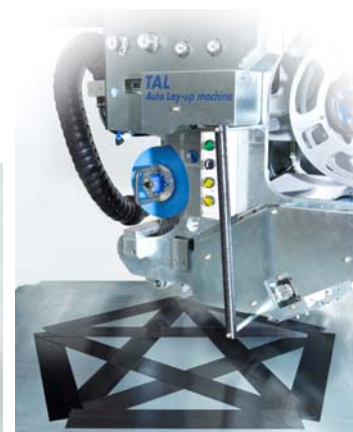

We look forward to seeing you at JEC Europe 2014 in Paris.

Best regards,

Kazuhito Sakai

General manager of Composite machinery dept.

DREAM NAVIGATOR
SINCE 1909

TSUDA  KOMA

TSUDAKOMA Corp.

Composite Machinery Dept.
KANAZAWA HEAD OFFICE
5-18-18 Nomachi, Kanazawa, 921-8650, Japan.
Phone: +81-76-242-1111
Email: composite@tsudakoma.co.jp
URL: www.tsudakoma.co.jp