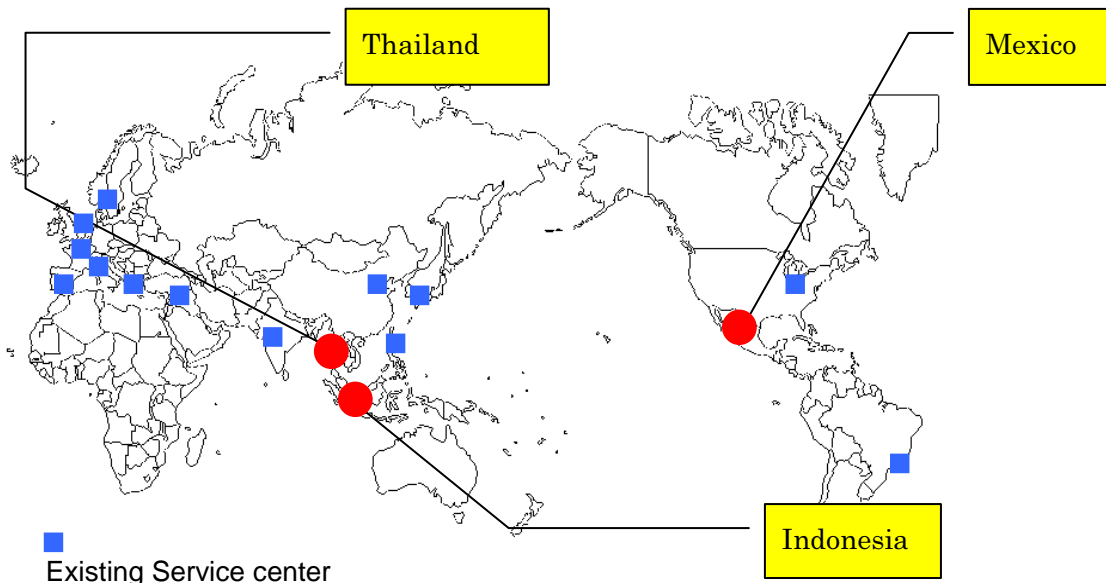

Tsudakoma Opens New Service Bases in Mexico, Thailand and Indonesia

February, 2014

We are pleased to inform you that we opened new service bases as mentioned below in order to focus on after-sales service in burgeoning emergent countries. We would like to develop secure environment for the customers to use our products by stationing service engineers in each base and expanding the functions of after-sales service, overhaul and parts stock.

(New contact)

【Mexico city, Mexico】 KOMA Precision Mexico

16 de Septiembre #181 Col. Francisco I. Madero Metepec, Edo. de Mexico CP.52172
TEL(52)722-271-2359

【Bangkok, Thailand】 BESTCOOPER CO.,LTD.

1st Floor, 84/160, Soi 15, The living Village Moo5 Liapkhlong Rangsit road, Tambon Bangpooon, Amphoe Mueang Pathunmtani, Pathunmtani 12000, Thailand
TEL(66)2-958-8928 FAX(66)2-958-8927

【Bandung, Indonesia】 GANSA TECHNO CENTER

Kopo plaza G-5 jl. peta Lingkar Selatan, Bandung 40233
TEL (62)22-607-1638 FAX (62)22-607-1639

If you have any inquiries on this, please contact us.

Thank you.

TSUDAKOMA Corp.

Address: 5-100 AWADA NONOICHI ISHIKAWA 921-8529 JAPAN

Phone: +81- 76- 294- 5111 Fax: +81- 76- 294- 5157

Web: <http://www.tsudakoma.co.jp>